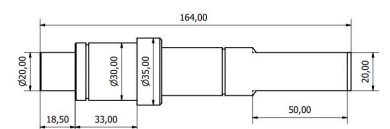

Cod. 7434 Albero per pompa **HYUNDAY**

Shaft for HYUNDAY pump