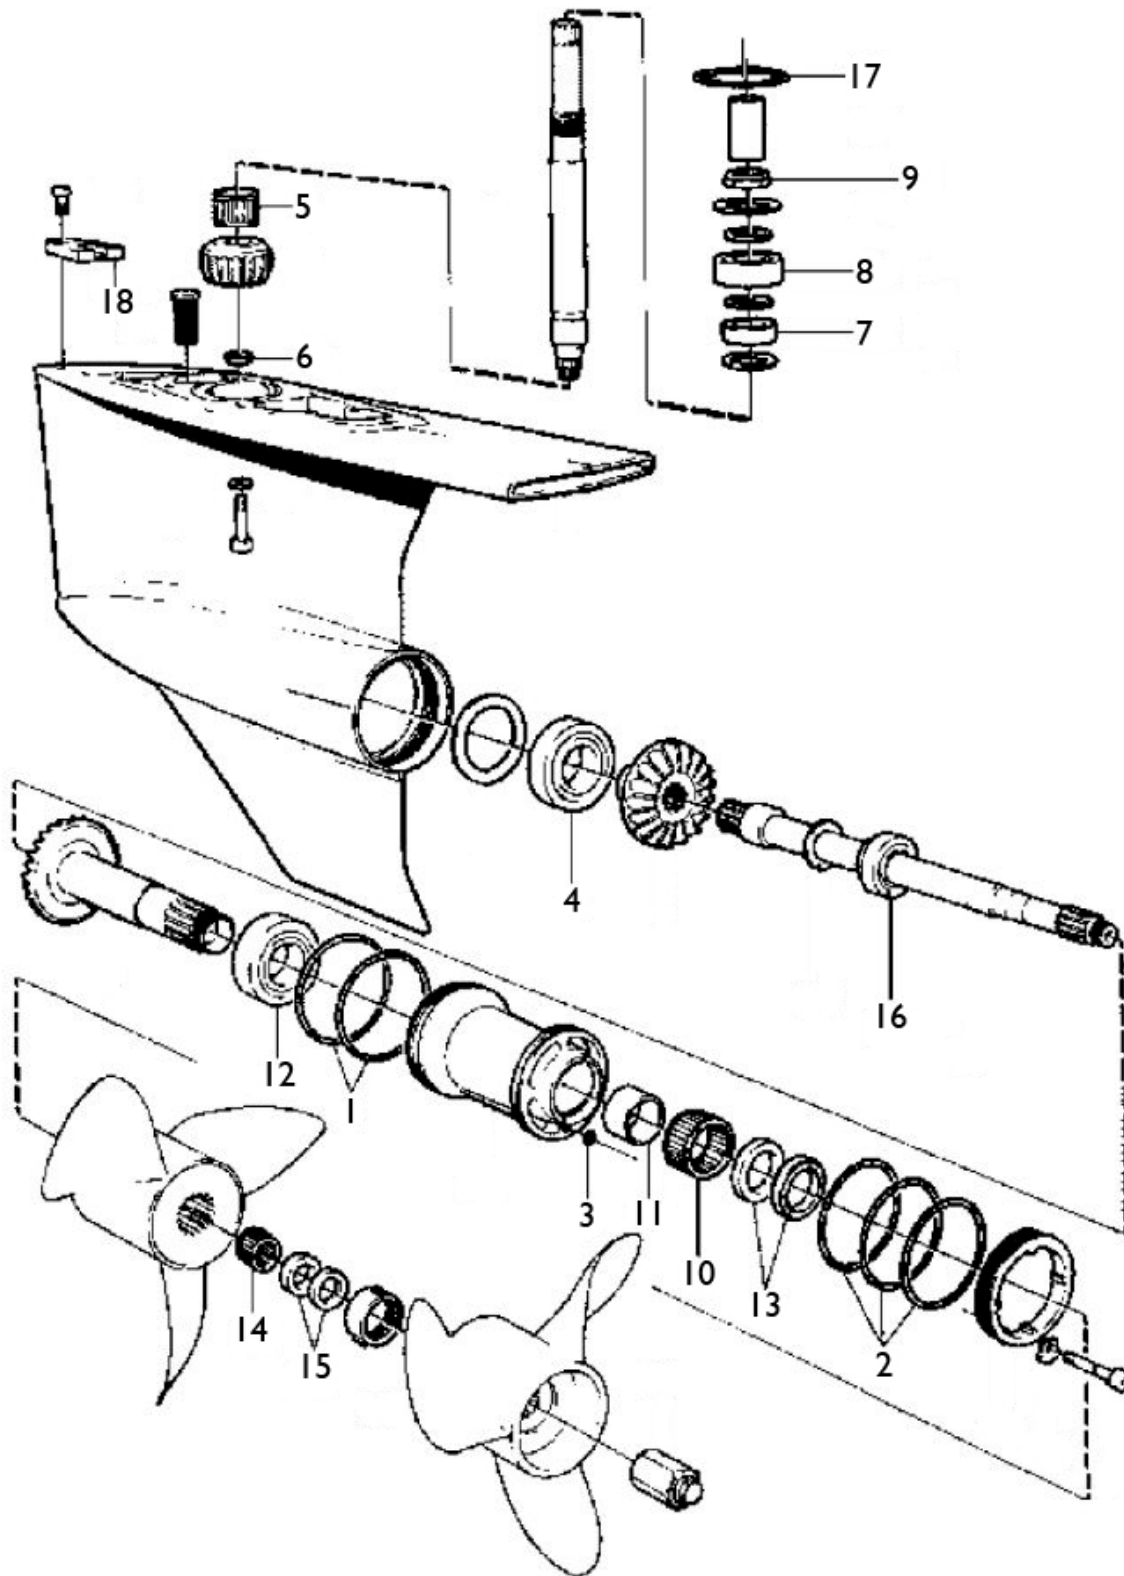

Nedre växel / Lower unit
DPX-A, DPX-C, DPX-R, DPX-S, DPX-SI

Nedre växel / Lower unit DPX-A, DPX-C, DPX-R, DPX-S, DPX-SI

Bild/ Picture	Art. nr/ Part no	Ersätter/Replaces	Benämning/ Description
1	19232	873232	O-ring
2	19438	946438	O-ring
3	17981	955981	O-ring
4	19044	11044	Rullager/Roller bearing
5	19654	184654	Nållager/Needle bearing
7	19374	183374	Kullager/Ball bearing
8	19072	11072	Rullager/Roller bearing
9	19071	969071	Mutter/ Round nut
10	19859	183859	Nållager/Needle bearing
11	19683	184683	Innerring/Inner ring
13	19407	851407	Packbox/Seal
14	19272	183272	Nållager/Needle bearing
15	19872	853807	Packbox/Seal
16	19691	184691	Rullager/Roller bearing
17	19256	925256	O-ring
18	19638	876638	Zinkanod/Zinc anode