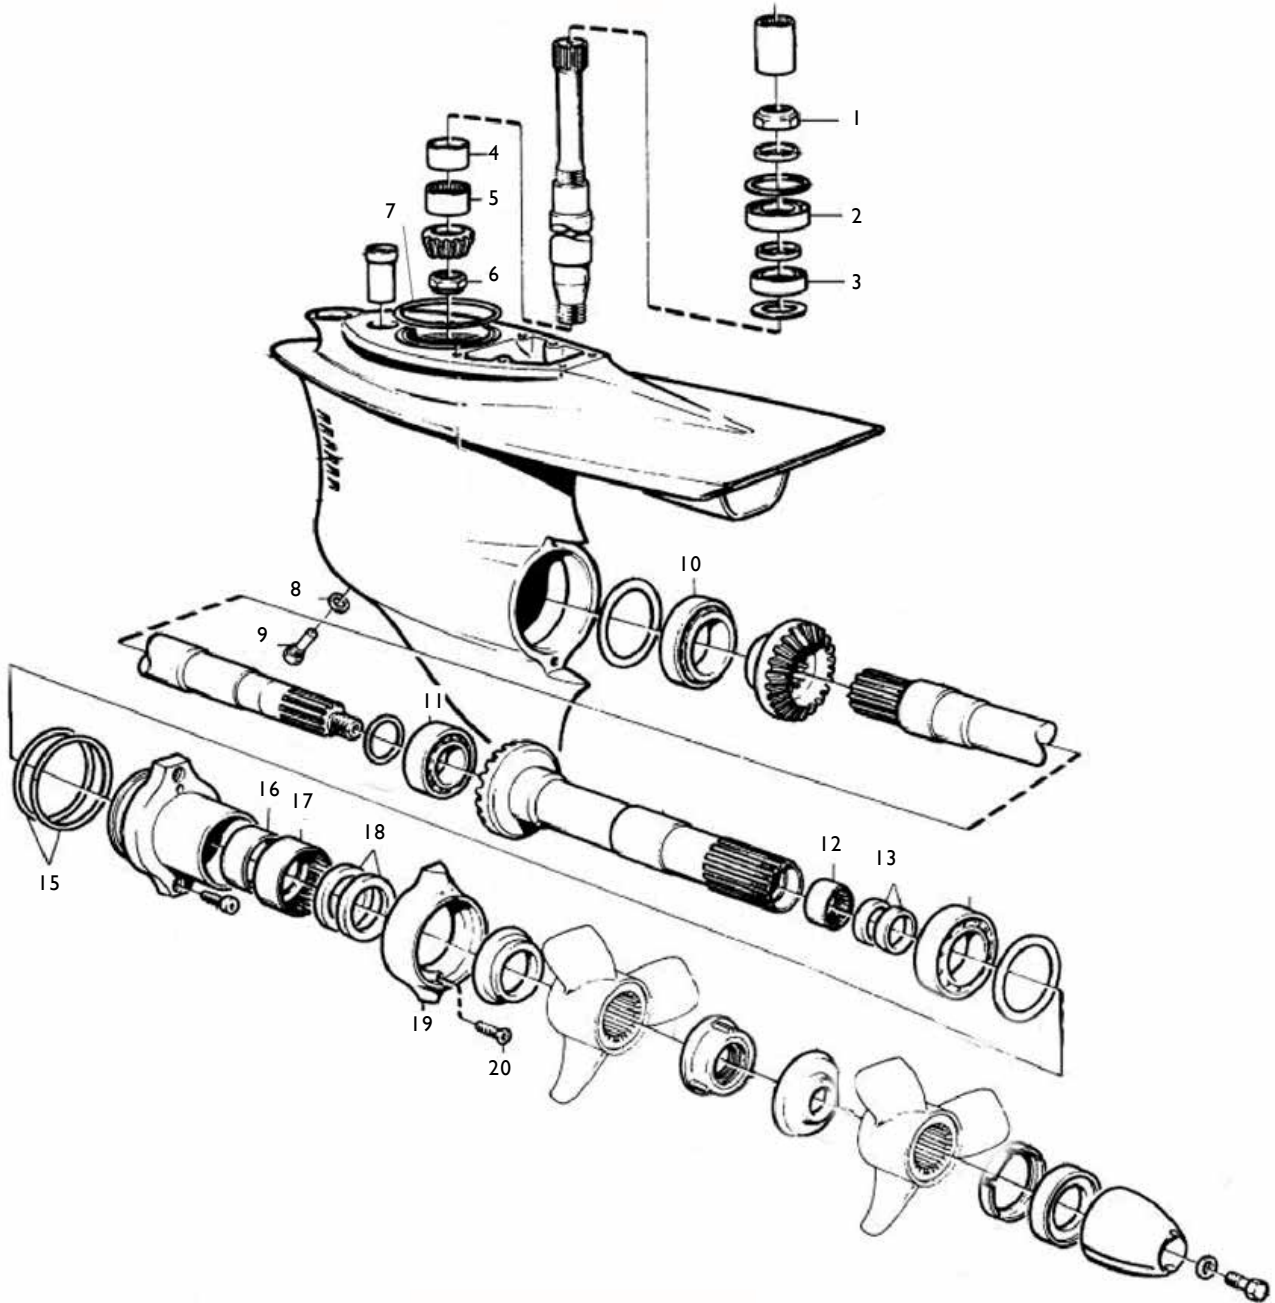

Nedre växel / Lower unit
DP-CI, DP-DI, DP-E, DP-G

Nedre växel / Lower unit DP-CI, DP-DI, DP-E, DP-G

Bild/ Picture	Art. nr/ Part no	Ersätter/Replaces	Benämning/ Description
1	19071	969071	Mutter/Nut
2	19072	11072	Kullager/Ball bearing
3	19374	183374	Kullager/Ball bearing
4	19008	184682	Innerring/Inner ring
5	19654	184683	Nållager/ Needle bearing
7	19256	925256	O-ring
8	19974	955974	O-ring
9	18355	852904	Oljeplugg magnetisk/ Drain plug magnetic
10	19044	11044	Rulllager/Ball bearing
11	19691	184691	Rulllager/Ball bearing
12	19272	183272	Nållager/ Needle bearing
13	19871	853871, 853807+853808	Packbox 1 par/ Oil seal 1 pair
15	19258	925258	O-ring
16	19683	184683	Innerring/Inner ring
17	19859	183859	Nållager bussning/ Needle bearing bushing
18	19407	851407	Packbox/Oil seal
19	19821	875821	Zink anod sats/ Zinc anode kit
20	19808	966808	Skruv/Screw